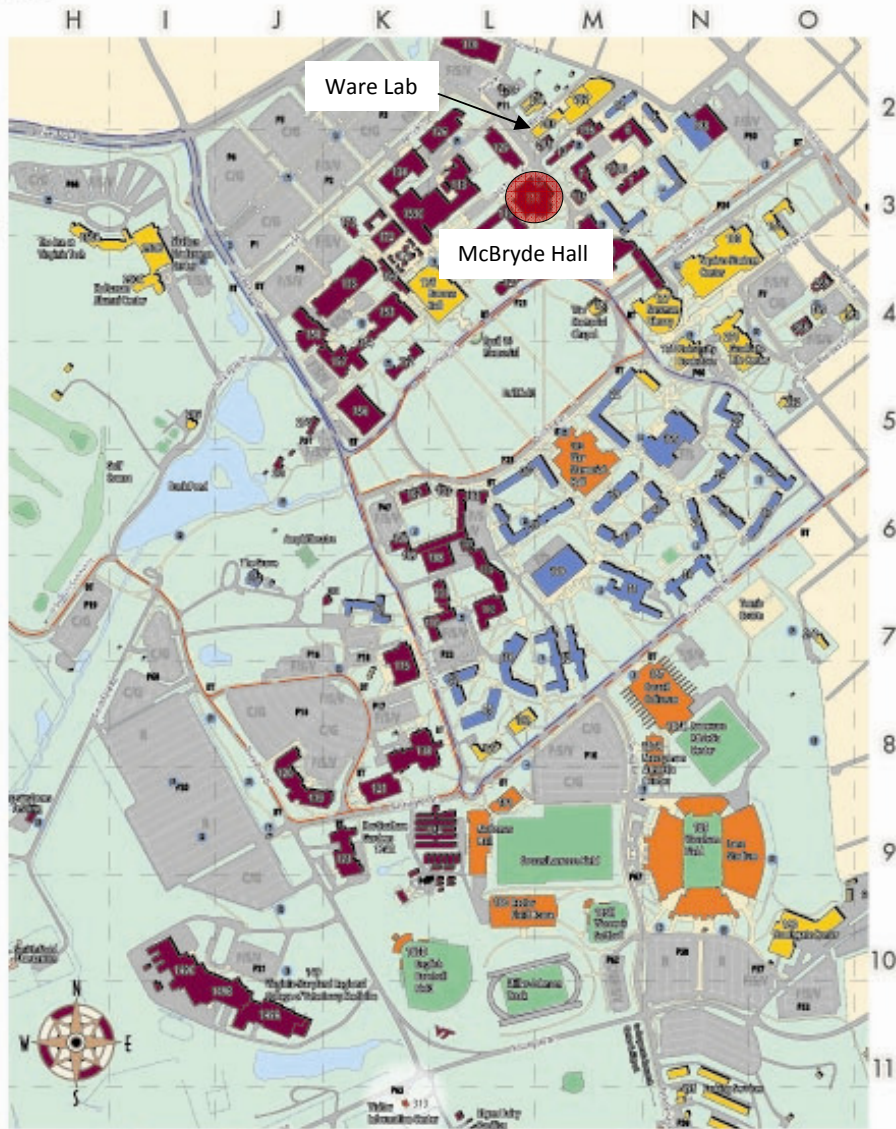

Alphabetical Key

Academic Buildings **Administrative** **Undergraduate Student Union** **Support Facilities** **Open Access** **Parking Lots** **Emergency Call Box**

Parking **F/S/V - Faculty/Staff/Visitor** **CG - Commuter/Graduate** **R - Resident**

Blacksburg Transit **University Mall** **Hokie Express** **Hokie Express Alt.** **Night & Security Hours, 6:00 to 3:00**

K-5 ... 154 ... Robeson Hall	P-10 ... 242 ... Sherret Facilities Complex	K-12 ... 313 ... Visitor Information Center
L-6 ... 101 ... Sandy Hall	L-8 ... 192 ... Student Services Building	K-7 ... 301 ... Wallace Annex
K-6 ... 106 ... Saunders Hall	L-2 ... 170 ... Surge Space Building	K-5 ... 115 ... Wallace Hall
L-7 ... 108 ... Seltz Hall	N-12 ... 183 ... Tennis Center	M-4 ... 181 ... War Memorial Chapel
N-2 ... 006 ... Shanks Hall	H-4 ... 250A ... The Inn at Virginia Tech	M-5 ... 182 ... War Memorial Hall
M-2 ... 188 ... Shultz Hall	M-2 ... 012 ... Thomas Hall	K-3 ... 134 ... Whitmore Hall
H-4 ... 250B ... Skelton Conference Center	M-4 ... 174 ... Torgerson Hall	J-11 ... 148A ... William E. Lavery Health Research Center
M-6 ... 025 ... Slusher Hall	N-5 ... 178 ... University Bookstore	K-5 ... 152 ... Williams Hall
L-6 ... 194 ... Smith Career Center	O-5 ... 252 ... University Club	M-10 ... 185H ... Women's Softball Field
L-6 ... 105 ... Smyth Hall	N-5 ... 025 ... Walker Hall	J-5 ... 276 ... Wright House
J-6 ... 275 ... Solitude	J-11 ... 148 ... Virginia Maryland Regional College of Veterinary Medicine	
O-10 ... 190 ... Southgate Center		
N-4 ... 180 ... Squires Student Center		

Virginia Tech is an equal opportunity, affirmative action institution.

The Ware Lab is located across from McBryde Hall and the New ICTAS buildings. You can either enter the glass door on the side of the building or walk towards the power plant and go in through the garage door.